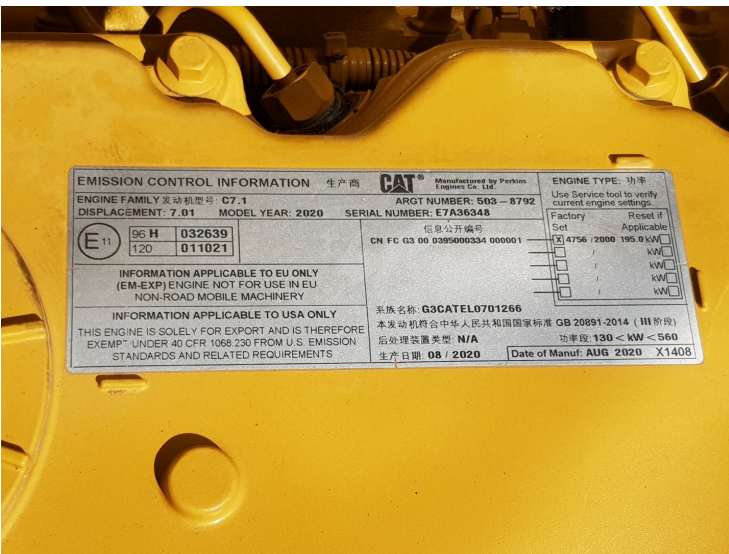

2020 CATERPILLAR 330LC KEL

ZM008967