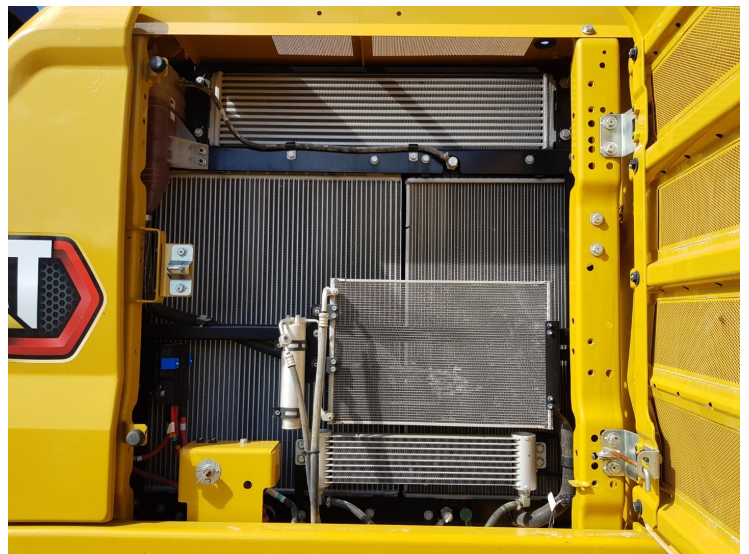

2020 CATERPILLAR 330LC KEL

ZM008967