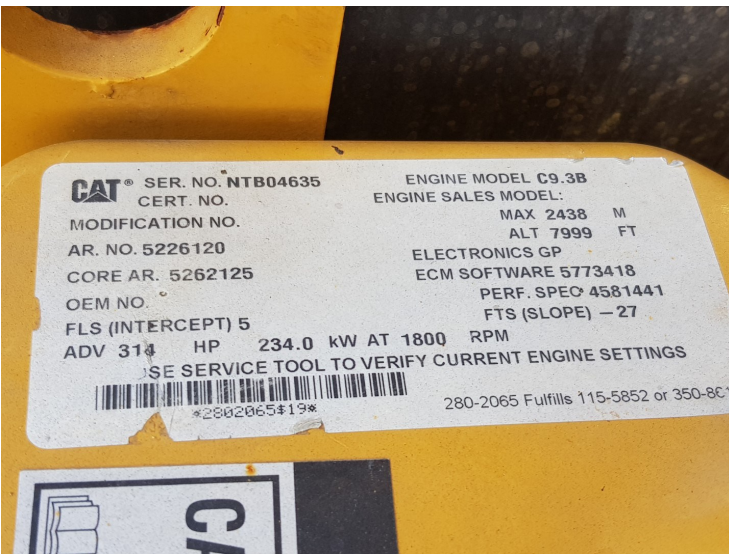

2020 CATERPILLAR 336LC GDY

ZM008966