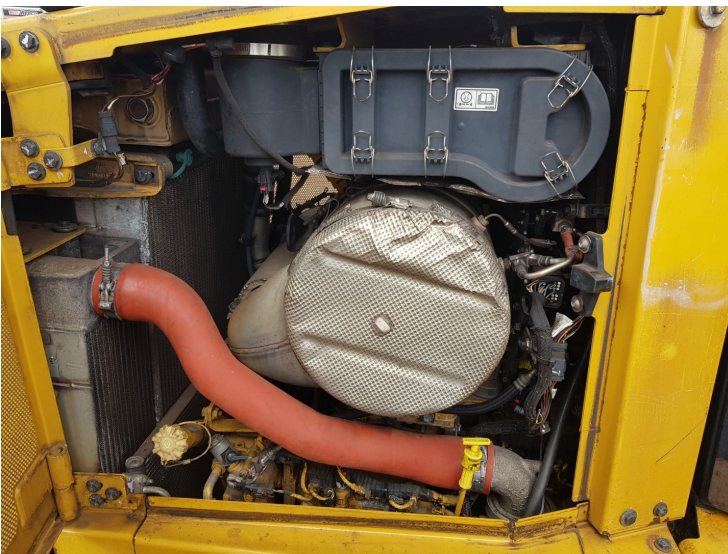

2014 CATERPILLAR D6T XL TSM350

ZM008961