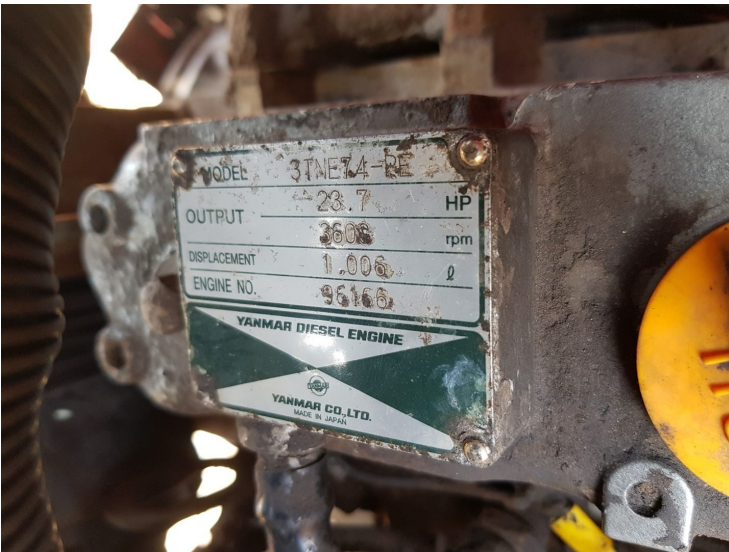

DINGO K9-4-Y-II F048

ZM008949